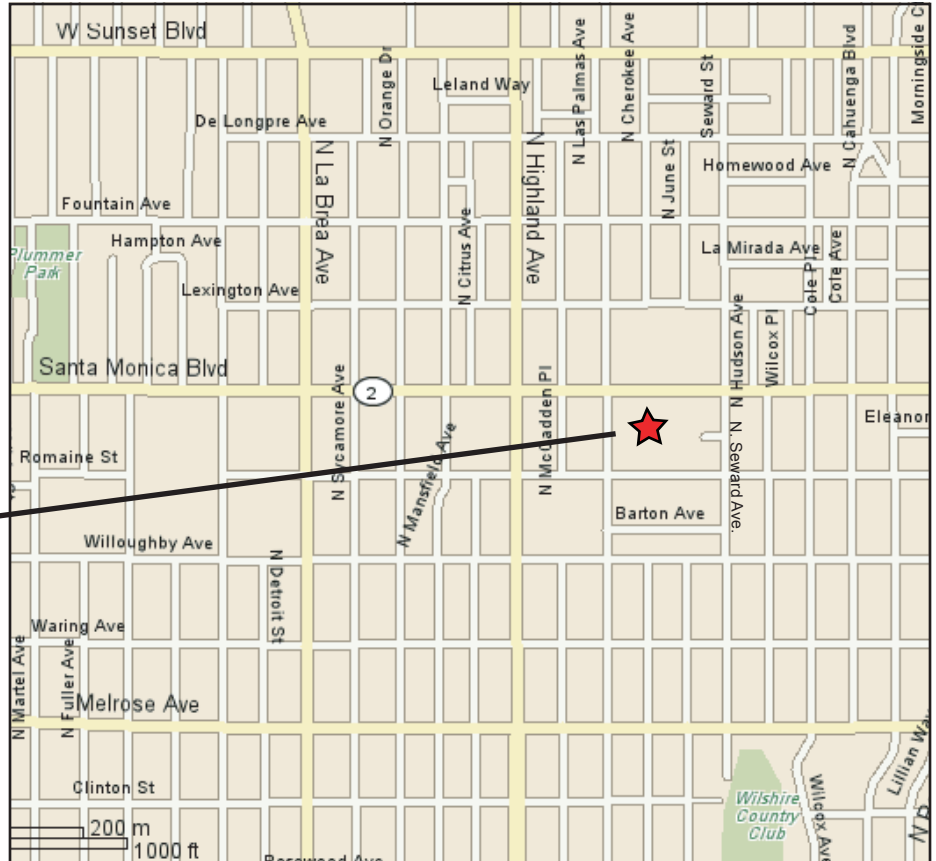

ENGINE ROOM MAP & DIRECTIONS

ENGINE ROOM

HOLLYWOOD CENTER STUDIOS
1040 NORTH LAS PALMAS AVENUE
BUILDING 24
LOS ANGELES, CA 90038

PHONE 310.860.9100
FAX 310.860.9111

CALL AHEAD FOR DRIVE-ON PASS
AND PARKING INSTRUCTIONS

FROM:

VALLEY...

101 SOUTH
EXIT HIGHLAND FOLLOW SOUTH
TURN LEFT ONTO SANTA MONICA BLVD.
TURN RIGHT ONTO N. LAS PALMAS AVE.
ENTER MAIN GATE ON LEFT

LAX...

405 NORTH TO 10 EAST
EXIT LA BREA AVE. NORTH.
TURN RIGHT ONTO SANTA MONICA BLVD.
TURN RIGHT ONTO N. LAS PALMAS AVE.
ENTER MAIN GATE ON LEFT

DOWNTOWN...

10 WEST
EXIT LA BREA AVE. NORTH
TURN RIGHT ONTO SANTA MONICA BLVD.
TURN RIGHT ONTO N. LAS PALMAS AVE.
ENTER MAIN GATE ON LEFT

WESTSIDE...

10 EAST
EXIT LA BREA AVE. NORTH
TURN RIGHT ONTO SANTA MONICA BLVD.
TURN RIGHT ONTO N. LAS PALMAS AVE.
ENTER MAIN GATE ON LEFT